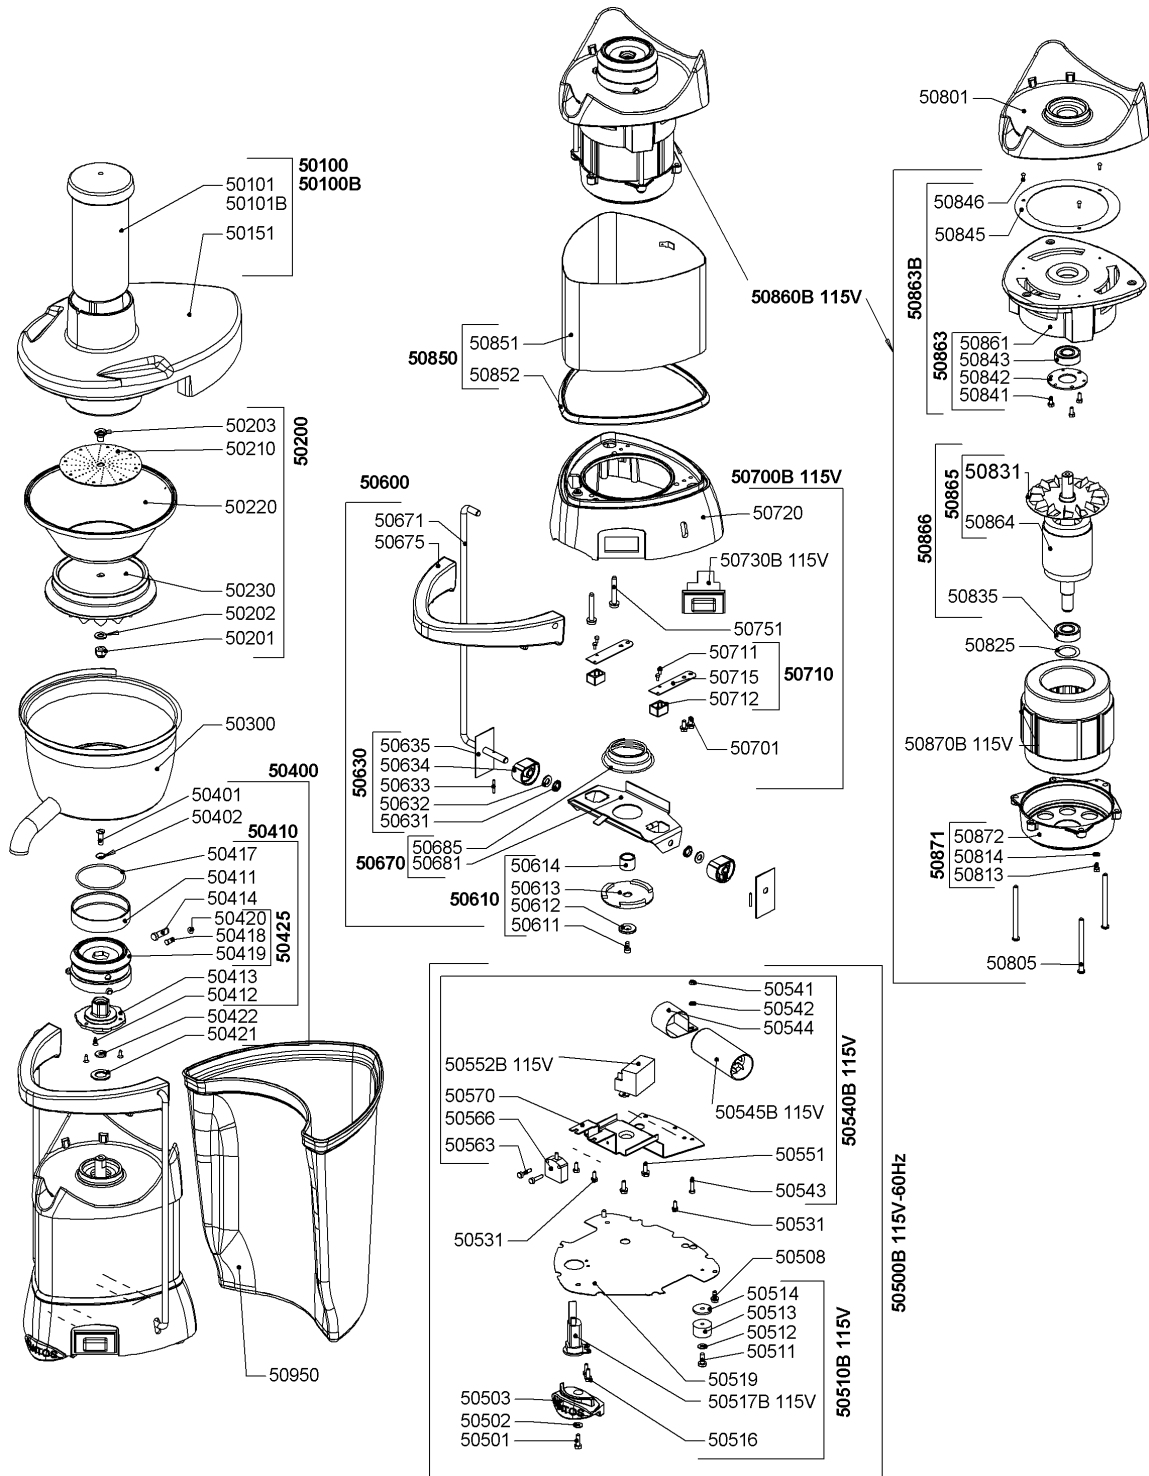

Parts Breakdown

Model Santos 50 39494

Parts Breakdown

Model Santos 50 39494

Item No.	Description	Position	Item No.	Description	Position	Item No.	Description	Position
73197	Cover and Pusher Assembly for 39494	50100	73217	Bottom Plate Assembly Europe Plug for 39494	50510	73251	Braking Plate for 39494	50681
73713	Cover and Pusher Assembly (UL - NSF) (Old) for 39494	50100B	73218	Screw CBLZ 5.5x16 for 39494	50511	73252	Brake Spring for 39494	50685
40408	Fruit Pusher for 39494	50101	73219	Washer 5x12 for 39494	50512	73721	Painted Base Assembly 110V for 39494	50700B
73714	Fruit Pusher (UL - NSF) (Old) for 39494	50101B	73220	Rubber Foot 25x15 for 39494	50513	73254	Screw H M5x10 ZN Auto for 39494	50701
AC350	Top Cover for 39494	50151	73221	Plastic Foot Washer for 39494	50514	73255	Ratchet Assembly for 39494	50710
40867	Complete Basket Assembly for 39494	50200	73222	Screw H 4.2x12.7 ZN Auto for 39494	50516	73256	Screw CX 3x8 ZN Auto for 39494	50711
AC359	Complete Basket Special Holes 0.8 for 39494	50200B	73717	Power Cord with USA Plug for 39494	50517B	73257	Ratchet for 39494	50712
73198	Cap Nut H M8 Stainless Steel for 39494	50201	73224	Bottom Plate for 39494	50519	73258	Ratchet Spring Blade for 39494	50715
73199	Washer 8x16 for 39494	50202	73225	Screw H 4x10 ZN for 39494	50531	73259	Black Painted Base for 39494	50720
40868	Fruit Center Knife Screw for 39494	50203	73718	Components Plate Assembly 110V for 39494	50540B	40875	Special On-Off Multifunction Switch 120V for 39494	50730B
40869	Grating Disc (Blade) for 39494	50210	73227	Nut H M4 ZN for 39494	50541	AC352	Membrane + Plastic Tally Assembly for 39494	50737
40870	Basket for 39494	50220	73228	Washer AZ 4 ZN for 39494	50542	73261	Screw 6x40 for 39494	50751
AC360	Basket Special Holes 0.8 for 39494	50220B	73229	Screw CS M4x20 ZN for 39494	50543	73722	Motor Assembly 110-120V 50/60Hz for 39494	50800B
40871	Basket Base for 39494	50230	73230	Capacitor Ring for 39494	50544	73263	Bowl Sustainer for 39494	50801
AC351	Grating Disc + Screws Replacement Set for 39494	50250	73719	Capacitor 250 MF (110V) for 39494	50545B	73264	Screw 5x81 Torx for 39494	50805
73200	Bowl for 39494	50300	73232	Screw H 4.8x12.7 ZN Auto for 39494	50551	73265	Rear Flange Assembly for 39494	50810
40407	Vis Shifter Plus Screw Assembly for 39494	50400	73720	Starting Relay (110V) for 39494	50552B	73266	Rear Flange for 39494	50812
73201	Screw FS M6x20 Stainless Steel for 39494	50401	73233	Screw H M4x20 ZN for 39494	50563	73267	Screw H M4x8 ZN Auto for 39494	50813
73202	Conical Washer Def 6 Stainless Steel for 39494	50402	73234	Safety Switch for 39494	50566	73268	Washer AZ 4 ZN for 39494	50814
40872	Shifter Assembly for 39494	50410	73235	Electrical Components Plate for 39494	50570	73723	Stator 110V 50/60Hz for 39494	50820B
40873	Shifter Rubber Ring for 39494	50411	73236	Locking System for 39494	50600	73270	Ondulated Washer for 39494	50825
73203	Screw FS 3.5x10 Stainless Steel Auto for 39494	50412	73237	Complete Brake for 39494	50610	73271	Complete Rotor Assembly for 39494	50830
73204	Shifter Base for 39494	50413	73238	Screw M5x15 Left for 39494	50611	73272	Fan for 39494	50831
73205	Shifter Finger for 39494	50414	73239	Washer for 39494	50612	73274	Bearing 6202 ZZ for 39494	50835
73206	O-Ring Seal 62x2.5 for 39494	50417	73240	Braking Disc for 39494	50613	73275	Rotor and Fan Assembly for 39494	50836
73207	Shifter Steering Pin for 39494	50418	73241	Brake Ring for 39494	50614	73276	Front Flange Assembly for 39494	50840
73208	O-Ring Seal 3.6x2.4 for 39494	50420	73242	Maintain Assembly for 39494	50630	73724	Front Flange Assembly UL (110V) for 39494	50840B
73209	Shifter Washer for 39494	50421	73243	Locking Washer 8 ZN for 39494	50631	73277	Screw H M4x10 ZN Auto for 39494	50841
73210	Protection Washer for 39494	50422	73244	Washer 8x16 for 39494	50632	73278	Bearing Washer for 39494	50842
73211	Shifter Head with Pins Assembly for 39494	50425	73245	Pin 3x18 Stainless Steel for 39494	50633	73279	Bearing 6202 ZZ for 39494	50843
73716	Bottom Plate + Components Assembly 110V + USA Plug for 39494	50500B	73246	Maintain Came for 39494	50634	73280	Front Flange for 39494	50844
73213	Screw H M5x16 ZN Auto for 39494	50501	73247	Rod Deflector for 39494	50635	73281	Motor Flange Plate (UL 110V) for 39494	50845
73214	Washer 5x12 for 39494	50502	73248	Spring and Brake Plate Assembly for 39494	50670	73282	Stainless Steel Pin 3x8 (UL 110V) for 39494	50846
73215	Front Foot for 39494	50503	73249	Locking Rod for 39494	50671	73283	Body Assembly for 39494	50850
73216	Screw H M5x10 ZN Auto for 39494	50508	73250	Locking Handle for 39494	50675	73284	Stainless Steel Body for 39494	50851